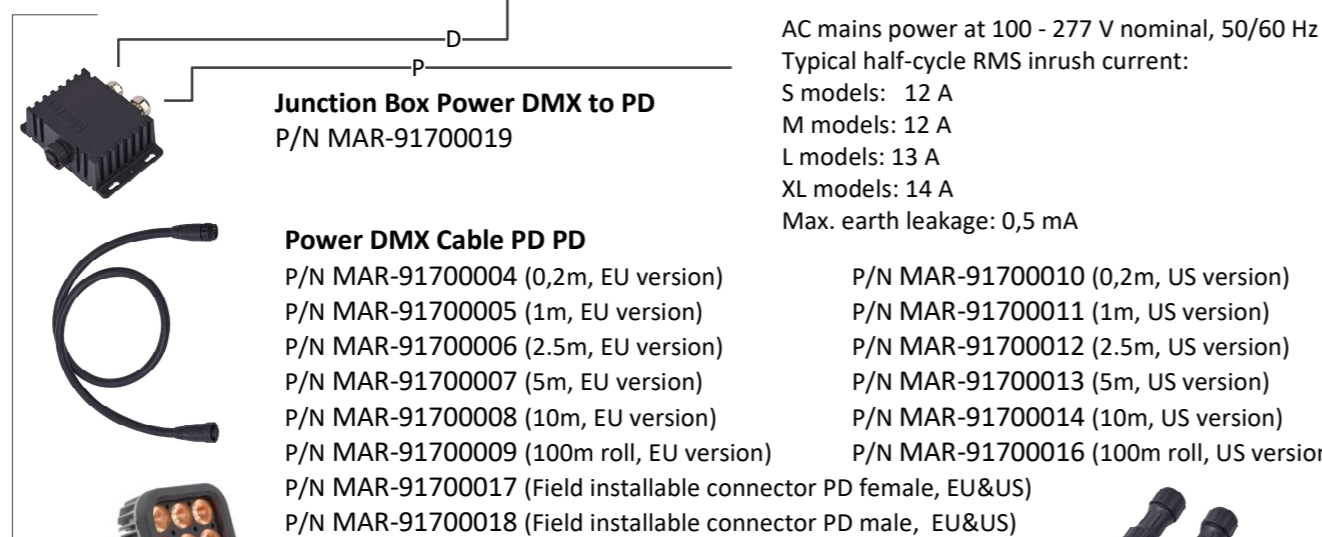

## Exterior Wash Pro Family generic layout

AC mains power at 100 - 277 V nominal, 50/60 Hz  
 Typical half-cycle RMS inrush current:  
 S models: 12 A  
 M models: 12 A  
 L models: 13 A  
 XL models: 14 A  
 Max. earth leakage: 0,5 mA