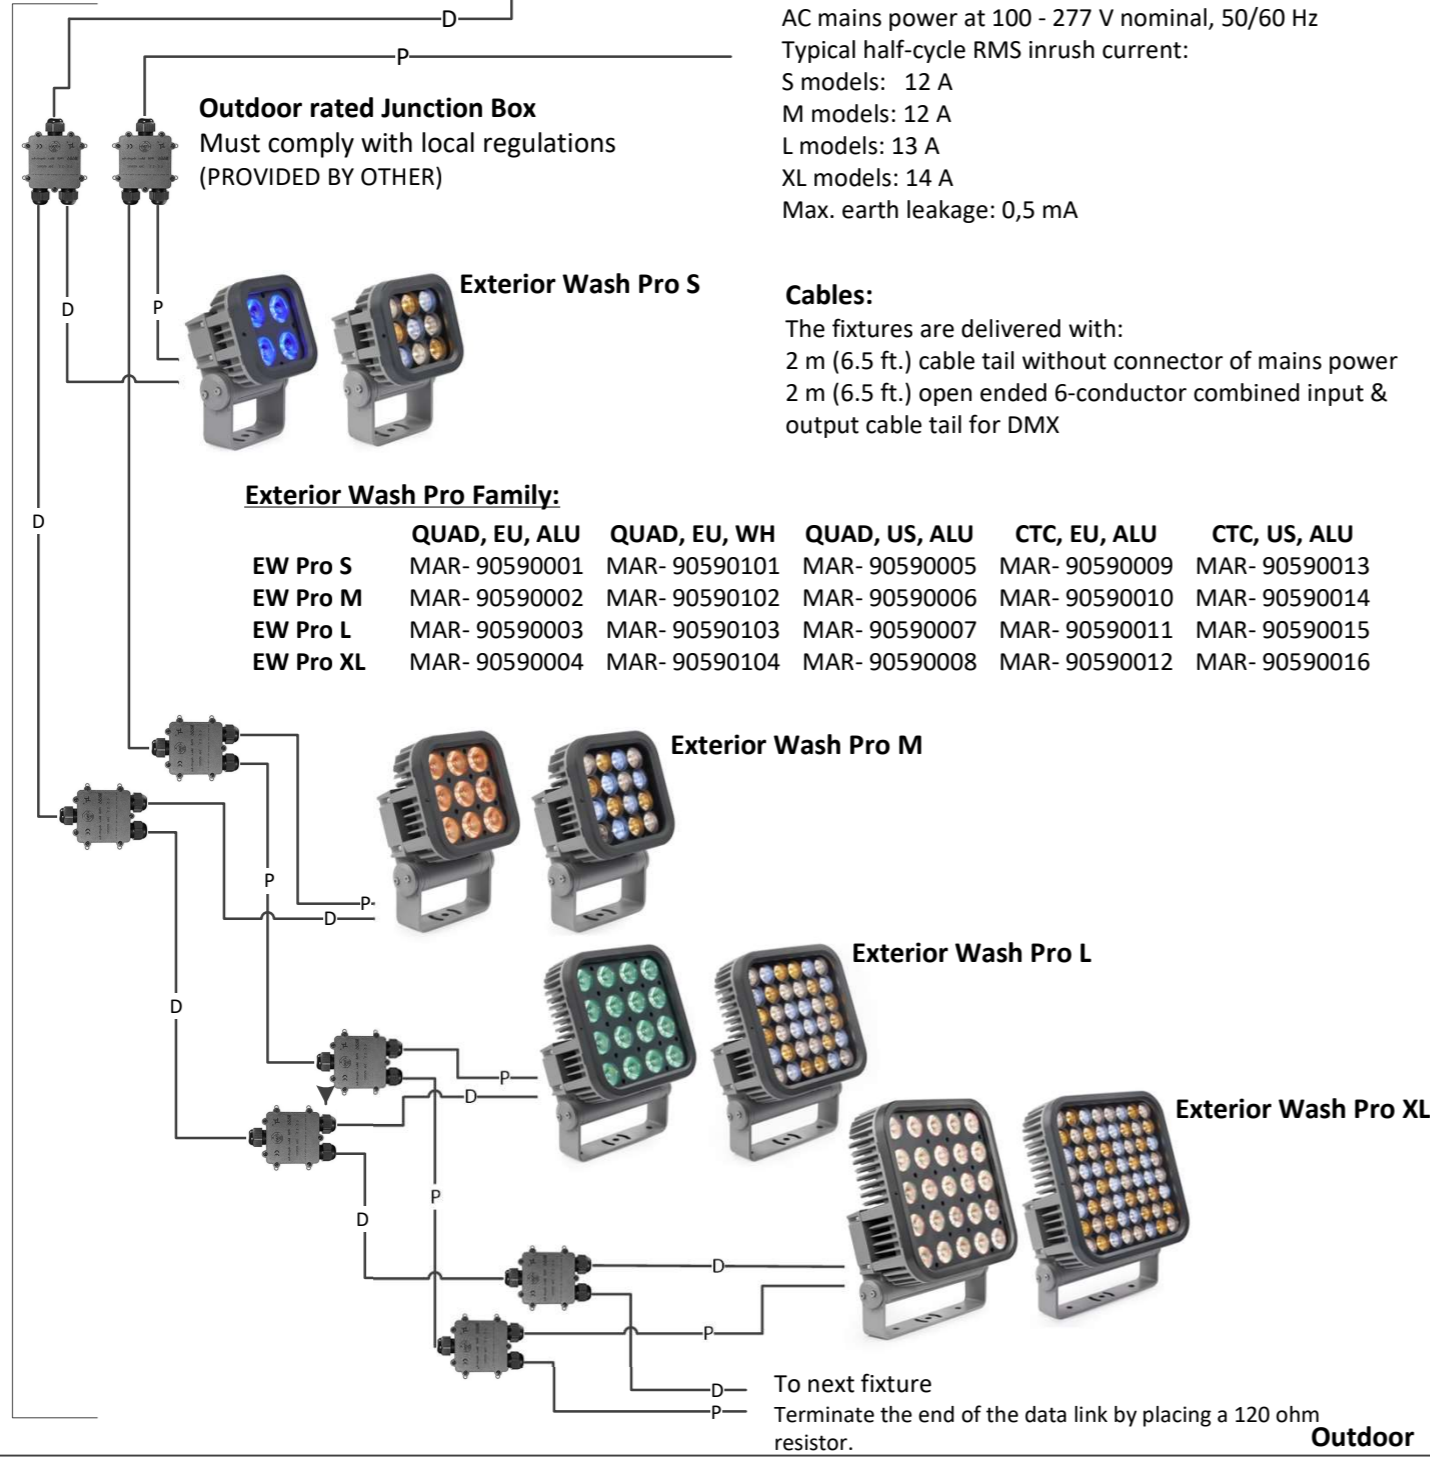

DMX Source

# GENERIC SYSTEM DIAGRAM – EXTERIOR WASH PRO FAMILY

DMX Channels	Standard Mode	RAW	RGB	Fixtures/Univers
	Pro S QUAD	6 ch	4 ch	3 ch
Pro S CTC	3 ch	3 ch	-	170/170 pcs
Pro M QUAD	6 ch	4 ch	3 ch	128/80/170 pcs
Pro M CTC	3 ch	3 ch	-	170/170 pcs
Pro L QUAD	6 ch	4 ch	3 ch	128/85/170 pcs
Pro L CTC	3 ch	3 ch	-	170/170 pcs
Pro XL QUAD	6 ch	4 ch	3 ch	128/85/170 pcs
Pro XL CTC	3 ch	3 ch	-	170/170 pcs

## Exterior Wash Pro Family generic layout

The maximum permitted length of cables is determined by the installer, based on cable types and mains power.

According to the DMX standard a chain should not exceed 32 fixtures.

## Power and data connector

**Power conductors:**

	Live or L	Neutral or N	Earth or Ground
US variant	Black	White	Green
EU variant	Brown	Blue	Yellow/green

**Data conductors:**

Wires:	Shield	Shield	Input pair (white tube)		Output pair (black tube)	
Color:	Black	Black	White	Grey	Black	Blue
Signal:	Common	Common	DMX in +	DMX in -	DMX out +	DMX out -
Male XLR pin:	Pin 1		Pin 3	Pin 2	-	-
Female XLR pin:		Pin 1	-	-	Pin 3	Pin 2